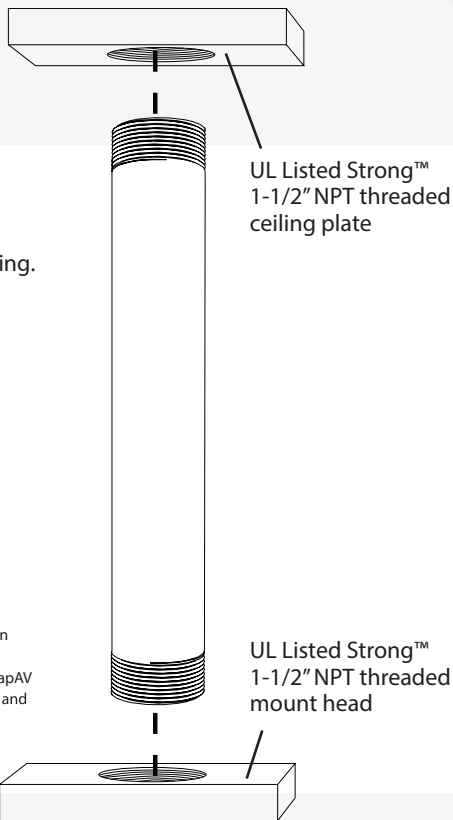

SM-FIXPOLE-6

Strong™ Fixed Pole 6 in. Extension
for Ceiling Mounts with 1-1/2 in. NPT Threading (Black)

This extension column should only be connected to UL Listed Strong™ ceiling plates and mount heads with 1 1/2" - 11.5 NPT threading. See instructions provided with the ceiling plate and mount head for installation instructions.

Lifetime Limited Warranty
Strong™ Mounts have a Lifetime Limited Warranty. This warranty includes parts and labor repairs on all components found to be defective in material or workmanship under normal conditions of use. This warranty shall not apply to products which have been abused, modified or disassembled. Products to be repaired under this warranty must be returned to SnapAV or a designated service center with prior notification and an assigned return authorization number (RA).

For Technical Support call 1.866.838.5052

engineered by
Snap
av