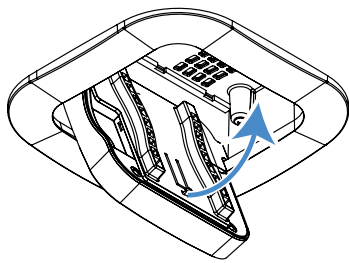

Installing the bracket

- 1 Remove the backing from the included cutout template and affix it to the ceiling where the AP will be installed.

- 2 Use a drywall saw to cut along the template's dotted line, then fish the PoE Ethernet cable from inside the ceiling so it's easy to grab when mounting the bracket.
- 3 Hold the bracket near the mounting hole, then feed the Ethernet cable through the cable opening.
- 4 Make sure that the in-ceiling bracket's mounting latches are in their closed position.

- 5 Insert the in-ceiling bracket into the opening you created in step 2.

- Using a Phillips screwdriver, press each spring-loaded dogleg lever in, then 1/4 turn clockwise until the lever is perpendicular to the bracket edge, then release it. The spring-loaded doglegs hold the bracket securely in place.

Mounting into the in-ceiling bracket

- Connect the Ethernet cable to the Ethernet port on the AP, then slide the AP into the bracket's swivel door until it locks into place.
- Press the AP into the bracket until it clicks into place.
- To mount the AP into the bracket, see the visual guide on the following page.