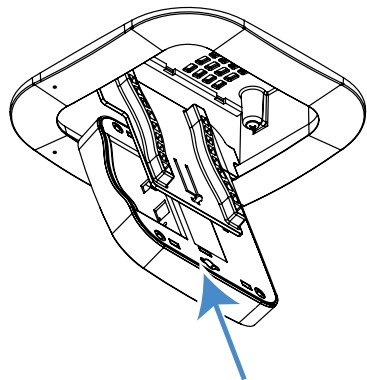

Installing the bracket

- 1 Remove the backing from the included cutout template and affix it to the ceiling where the AP will be installed.

- 2 Use a drywall saw to cut along the template's dotted line, then fish the PoE Ethernet cable from inside the ceiling so it's easy to grab when mounting the bracket.
- 3 Hold the bracket near the mounting hole, then feed the Ethernet cable through the cable opening.
- 4 Make sure that the in-ceiling bracket's mounting latches are in their closed position.

- 5 Insert the in-ceiling bracket into the opening you created in step 2.

- Using a Phillips screwdriver, press each spring-loaded dogleg lever in, then 1/4 turn clockwise until the lever is perpendicular to the bracket edge, then release it. The spring-loaded doglegs hold the bracket securely in place.

Mounting into the in-ceiling bracket

- Connect the Ethernet cable to the Ethernet port on the AP, then slide the AP into the bracket's swivel door until it locks into place.
- Press the AP into the bracket until it clicks into place.
- To mount the AP into the bracket, see the visual guide on the following page.