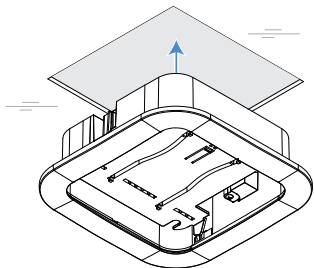

ICBKT-WA-4200 In-Ceiling Bracket for the WA-4200 Access Point

INSTALLATION GUIDE

WA-4200 In-Ceiling Bracket

This bracket allows recessed mounting of the WA-4200 access point.

Package contents: WA-4200 bracket, cutout template, *Quick Start Guide*

Installing the bracket

- 1 Remove the backing from the included cutout template and affix it to the ceiling where the AP will be installed.

- 2 Use a drywall saw to cut along the template's dotted line, then fish the PoE Ethernet cable from inside the ceiling so it's easy to grab when mounting the bracket.
- 3 Hold the bracket near the mounting hole, then feed the Ethernet cable through the cable opening.
- 4 Make sure that the in-ceiling bracket's mounting latches are in their closed position.

- 5 Insert the in-ceiling bracket into the opening you created in step 2.

- Using a Phillips screwdriver, press each spring-loaded dogleg lever in, then 1/4 turn clockwise until the lever is perpendicular to the bracket edge, then release it. The spring-loaded doglegs hold the bracket securely in place.

Mounting into the in-ceiling bracket

- Connect the Ethernet cable to the Ethernet port on the AP, then slide the AP into the bracket's swivel door until it locks into place.
- Press the AP into the bracket until it clicks into place.
- To mount the AP into the bracket, see the visual guide on the following page.