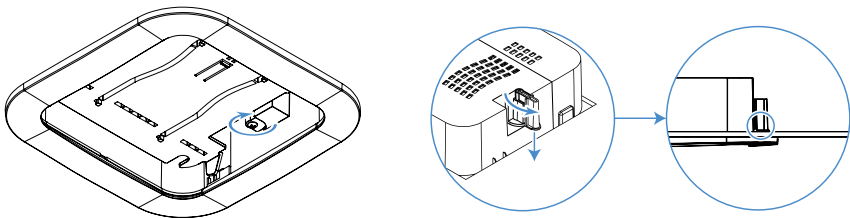

ICBKT-WA-4200 In-Ceiling Bracket for the WA-4200 Access Point

INSTALLATION GUIDE

WA-4200 In-Ceiling Bracket

This bracket allows recessed mounting of the WA-4200 access point.

Package contents: WA-4200 bracket, cutout template, *Quick Start Guide*

Installing the bracket

- 1 Remove the backing from the included cutout template and affix it to the ceiling where the AP will be installed.

- 2 Use a drywall saw to cut along the template's dotted line, then fish the PoE Ethernet cable from inside the ceiling so it's easy to grab when mounting the bracket.
- 3 Hold the bracket near the mounting hole, then feed the Ethernet cable through the cable opening.
- 4 Make sure that the in-ceiling bracket's mounting latches are in their closed position.

- 5 Insert the in-ceiling bracket into the opening you created in step 2.

- Using a Phillips screwdriver, press each spring-loaded dogleg lever in, then 1/4 turn clockwise until the lever is perpendicular to the bracket edge, then release it. The spring-loaded doglegs hold the bracket securely in place.

Mounting into the in-ceiling bracket

- Connect the Ethernet cable to the Ethernet port on the AP, then slide the AP into the bracket's swivel door until it locks into place.
- Press the AP into the bracket until it clicks into place.
- To mount the AP into the bracket, see the visual guide on the following page.