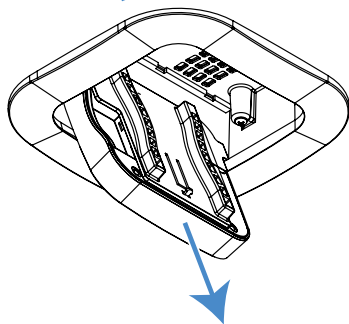

Installing the bracket

- 1 Remove the backing from the included cutout template and affix it to the ceiling where the AP will be installed.

- 2 Use a drywall saw to cut along the template's dotted line, then fish the PoE Ethernet cable from inside the ceiling so it's easy to grab when mounting the bracket.
- 3 Hold the bracket near the mounting hole, then feed the Ethernet cable through the cable opening.
- 4 Make sure that the in-ceiling bracket's mounting latches are in their closed position.

- 5 Insert the in-ceiling bracket into the opening you created in step 2.

- Using a Phillips screwdriver, press each spring-loaded dogleg lever in, then 1/4 turn clockwise until the lever is perpendicular to the bracket edge, then release it. The spring-loaded doglegs hold the bracket securely in place.

Mounting into the in-ceiling bracket

- Connect the Ethernet cable to the Ethernet port on the AP, then slide the AP into the bracket's swivel door until it locks into place.
- Press the AP into the bracket until it clicks into place.
- To mount the AP into the bracket, see the visual guide on the following page.