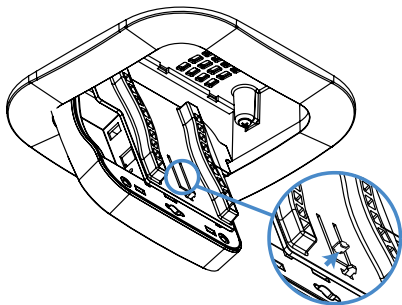

Removing the AP from the in-ceiling bracket

1. **1** Push the AP into the bracket to release the swivel door.
2. **2** Pull the swivel door's center tab with your thumb, toward the bracket, then push the AP toward the bracket.