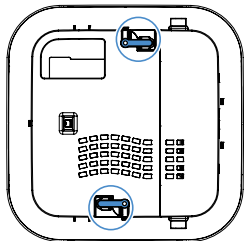

ICBKT-WA-4200 In-Ceiling Bracket for the WA-4200 Access Point

INSTALLATION GUIDE

WA-4200 In-Ceiling Bracket

This bracket allows recessed mounting of the WA-4200 access point.

Package contents: WA-4200 bracket, cutout template, *Quick Start Guide*

Installing the bracket

- 1 Remove the backing from the included cutout template and affix it to the ceiling where the AP will be installed.

- 2 Use a drywall saw to cut along the template's dotted line, then fish the PoE Ethernet cable from inside the ceiling so it's easy to grab when mounting the bracket.
- 3 Hold the bracket near the mounting hole, then feed the Ethernet cable through the cable opening.
- 4 Make sure that the in-ceiling bracket's mounting latches are in their closed position.