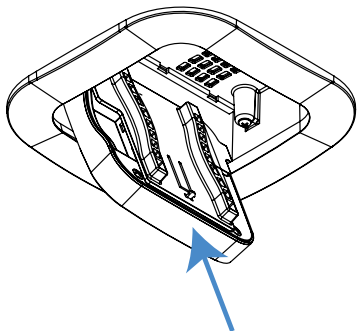

Removing the AP from the in-ceiling bracket

1. **1** Push the AP into the bracket to release the swivel door.
2. **2** Pull the swivel door's center tab with your thumb, toward the bracket, then push the AP toward the bracket.