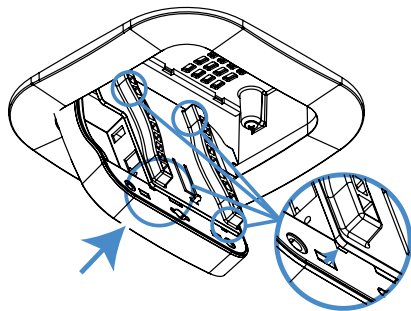

Installing the bracket

- 1 Remove the backing from the included cutout template and affix it to the ceiling where the AP will be installed.

- 2 Use a drywall saw to cut along the template's dotted line, then fish the PoE Ethernet cable from inside the ceiling so it's easy to grab when mounting the bracket.
- 3 Hold the bracket near the mounting hole, then feed the Ethernet cable through the cable opening.
- 4 Make sure that the in-ceiling bracket's mounting latches are in their closed position.

- 5 Insert the in-ceiling bracket into the opening you created in step 2.

- Using a Phillips screwdriver, press each spring-loaded dogleg lever in, then 1/4 turn clockwise until the lever is perpendicular to the bracket edge, then release it. The spring-loaded doglegs hold the bracket securely in place.

Mounting into the in-ceiling bracket

- Connect the Ethernet cable to the Ethernet port on the AP, then slide the AP into the bracket's swivel door until it locks into place.
- Press the AP into the bracket until it clicks into place.
- To mount the AP into the bracket, see the visual guide on the following page.

Removing the AP from the in-ceiling bracket

- 1** Push the AP into the bracket to release the swivel door.
- 2** Pull the swivel door's center tab with your thumb, toward the bracket, then push the AP toward the bracket.